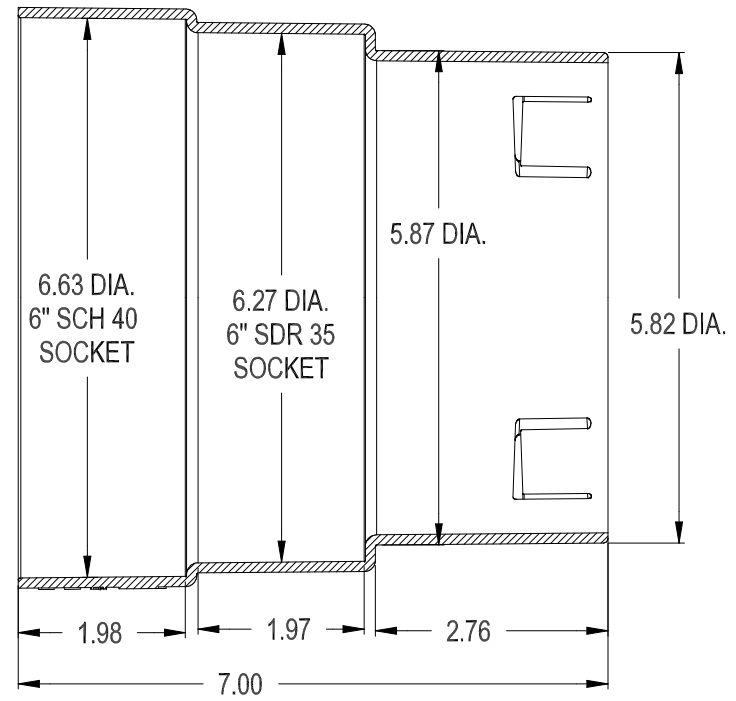

POLYLOK 6" CORRUGATED ADAPTER
 PART NO. PL-ITT66CC
 MATERIAL - ABS
 COLOR - WHITE

SECTION A-A

4 (SNAP FIT) LUGS
 FOR ALL 6" CORRUGATED PIPE