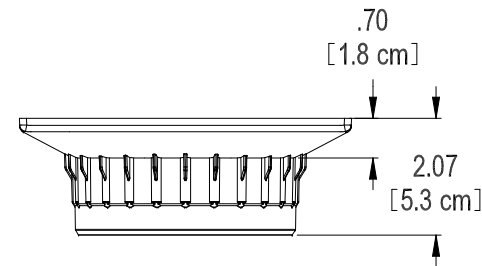

POLYLOK 9" SQUARE PIPE GRATE
 PART NO. - PDB-9SPG-GN (GREEN)
 PDB-9SPG-BK (BLACK)
 MATERIAL - POLYPROPYLENE
 COLOR - DARK GREEN OR BLACK
 OPEN AREA - 44.28 SQ.IN.
 [285.68 SQ.CM.]
 FITS ALL 6" PIPE AND FITTINGS

POLYLOK 6" SQUARE PIPE GRATE
 PART NO. - PDB-6SPG-GN (GREEN)
 PDB-6SPG-BK (BLACK)
 MATERIAL - POLYPROPYLENE
 COLOR - DARK GREEN OR BLACK
 OPEN AREA - 17.86 SQ.IN.
 [115.23 SQ.CM.]
 FITS ALL 4" PIPE AND FITTINGS