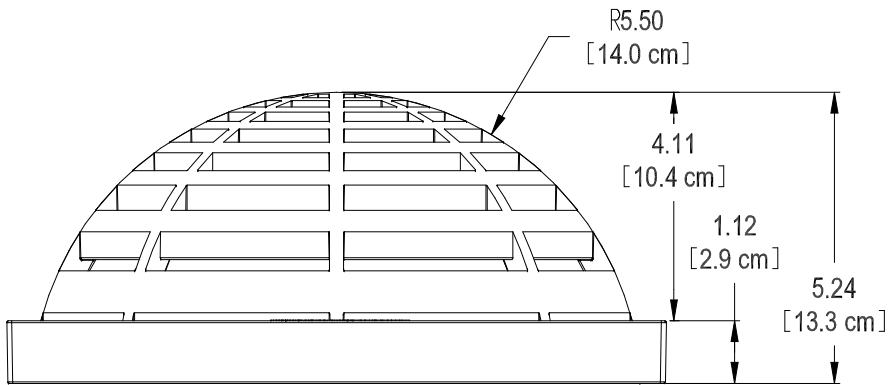

11.87
[30.2 cm]

11.87
[30.2 cm]

POLYLOK 12 X 12 ATRIUM GRATE
PART NO. PDB-12AG
MATERIAL - POLYPROPYLENE
COLOR - BLACK
TOTAL OPEN AREA - 69 SQ. IN. [445 SQ. CM]

FITS POLYLOK PART NO.:
PDB-12B - DRAIN BOX
3016-DB12 - 12 X 12 D-BOX
PDB-12R - 12 X 12 RISER

R5.50
[14.0 cm]

4.11
[10.4 cm]

1.12
[2.9 cm]

5.24
[13.3 cm]