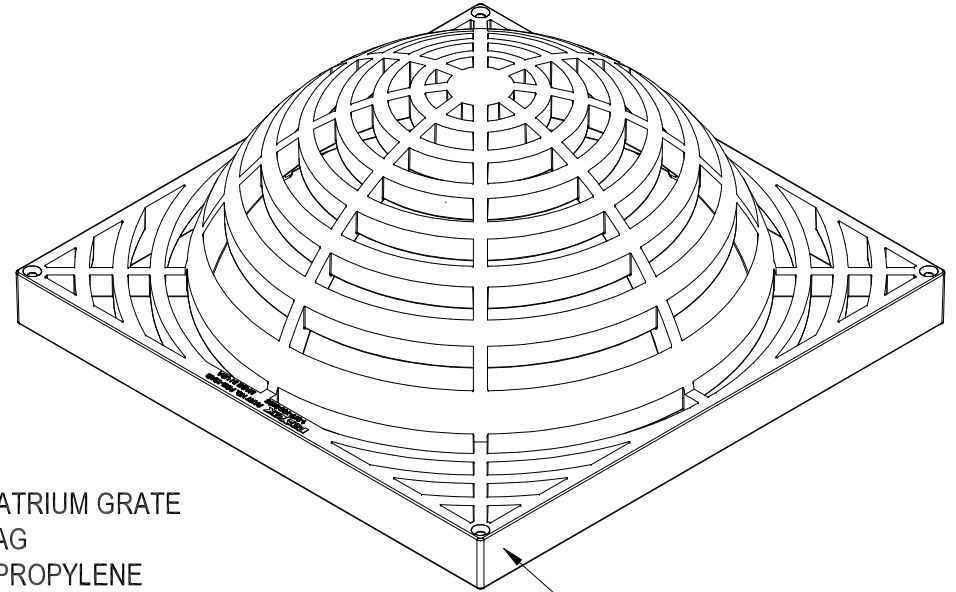

11.87
[30.2 cm]

11.87
[30.2 cm]

POLYLOK 12 X 12 ATRIUM GRATE
PART NO. PDB-12AG
MATERIAL - POLYPROPYLENE
COLOR - BLACK
TOTAL OPEN AREA - 69 SQ. IN. [445 SQ. CM]

FITS POLYLOK PART NO.:
PDB-12B - DRAIN BOX
3016-DB12 - 12 X 12 D-BOX
PDB-12R - 12 X 12 RISER

R5.50
[14.0 cm]

4.11
[10.4 cm]

1.12
[2.9 cm]

5.24
[13.3 cm]